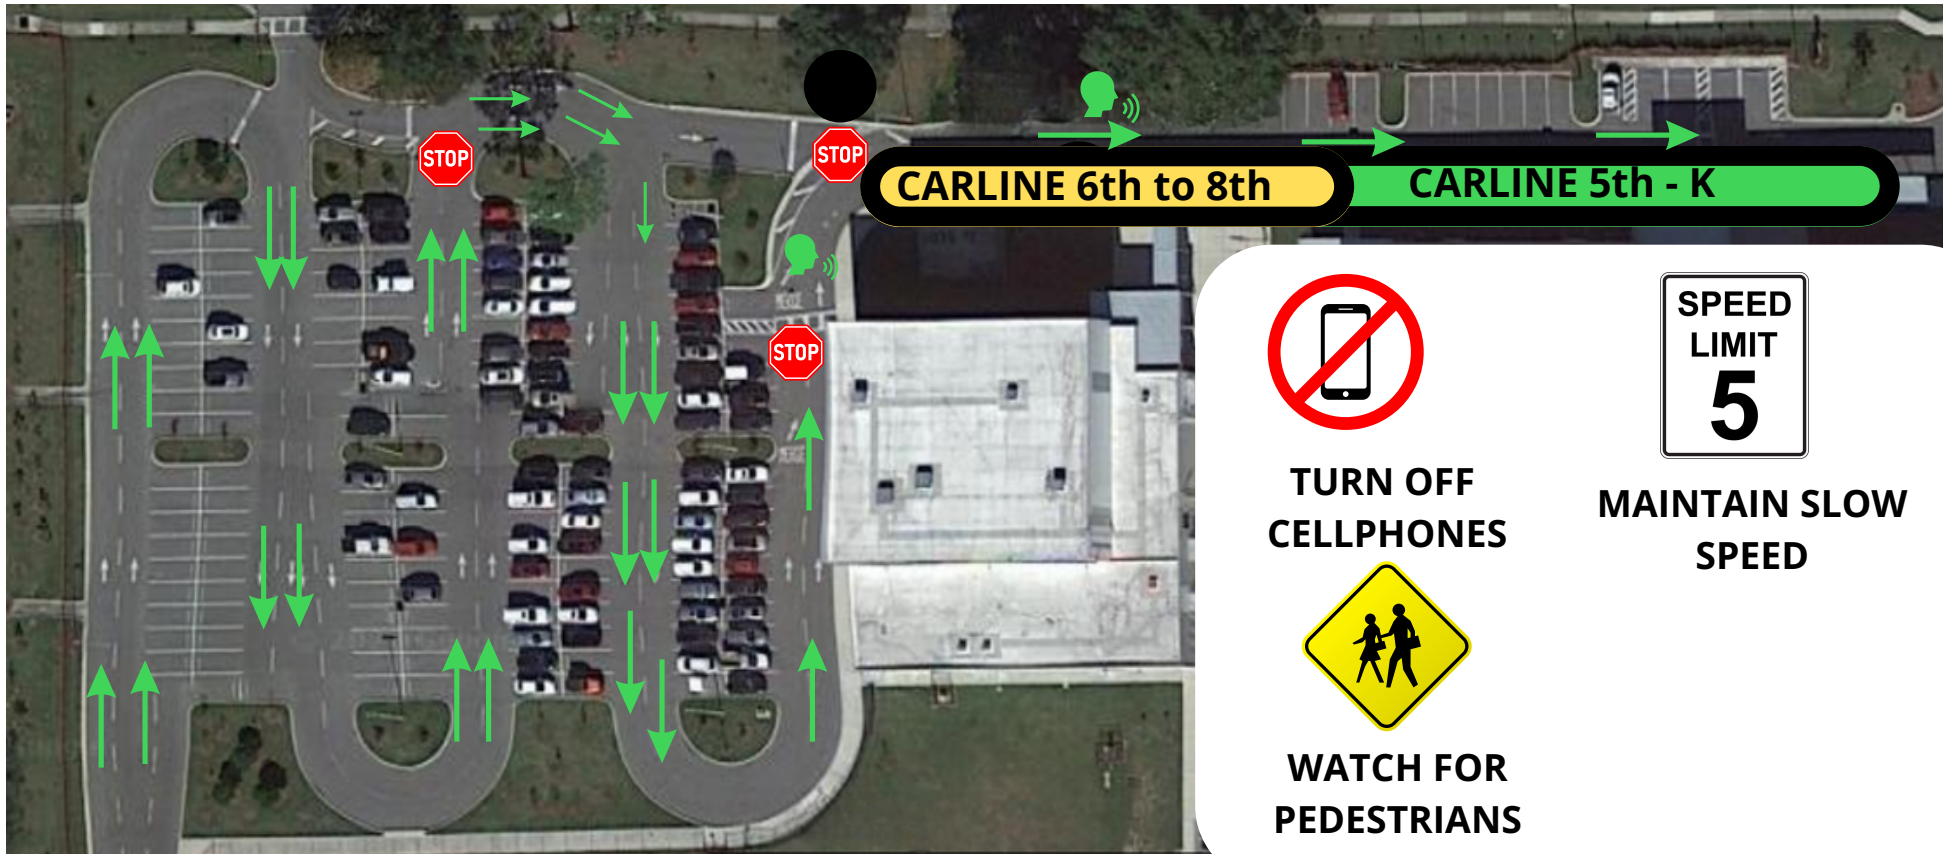

Pershing School Carline Dismissal Procedure

 **ENTER Carline from Overlake Avenue**

 **BOTH LANES: Students in grades K through 8th**

 **Staff on Radio calling tag #'s**